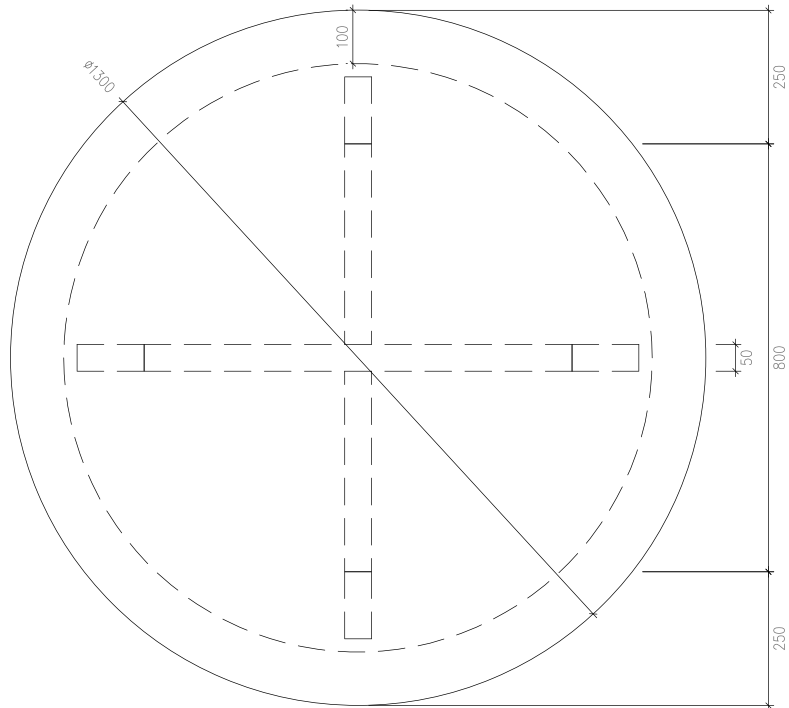

ROUND DINING TABLE - SIDE/FRONT VIEW
SCALE 1:10

ROUND DINING TABLE - TOP VIEW
SCALE 1:10

ROUND DINING TABLE - PERSPECTIVE
NIS