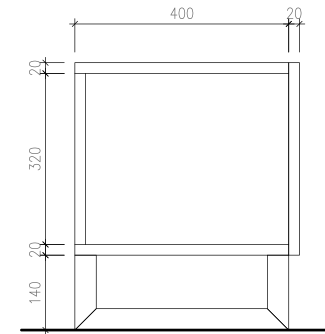

TV CABINET - FRONT VIEW  
SCALE 1:10

TV CABINET - SIDE VIEW  
SCALE 1:10

TV CABINET - PERSPECTIVE  
NTS

DRAWING TITLE

TV  
CABINET

ALAMI-2405

SCALE: 1:10 (A3)