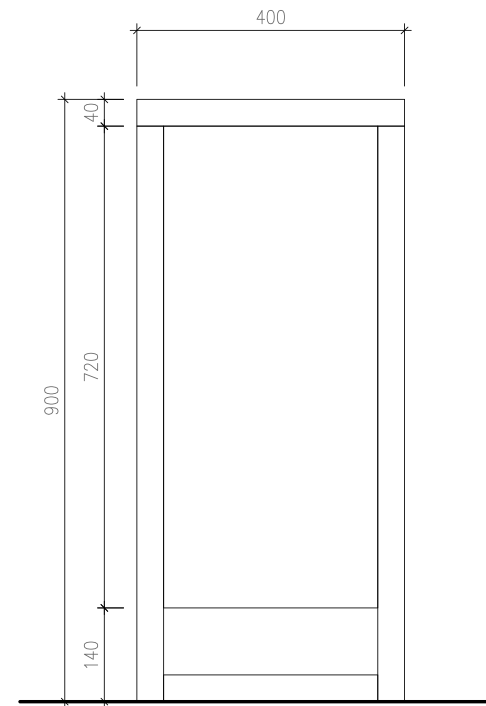

CREDENZA - FRONT VIEW
SCALE 1:10

CREDENZA - SIDE VIEW
SCALE 1:10

DRAWING TITLE

SET OF
DRAWERS

ALAMI-2411

SCALE:

1:10 (A3)

CREDENZA - PERSPECTIVE
NTS