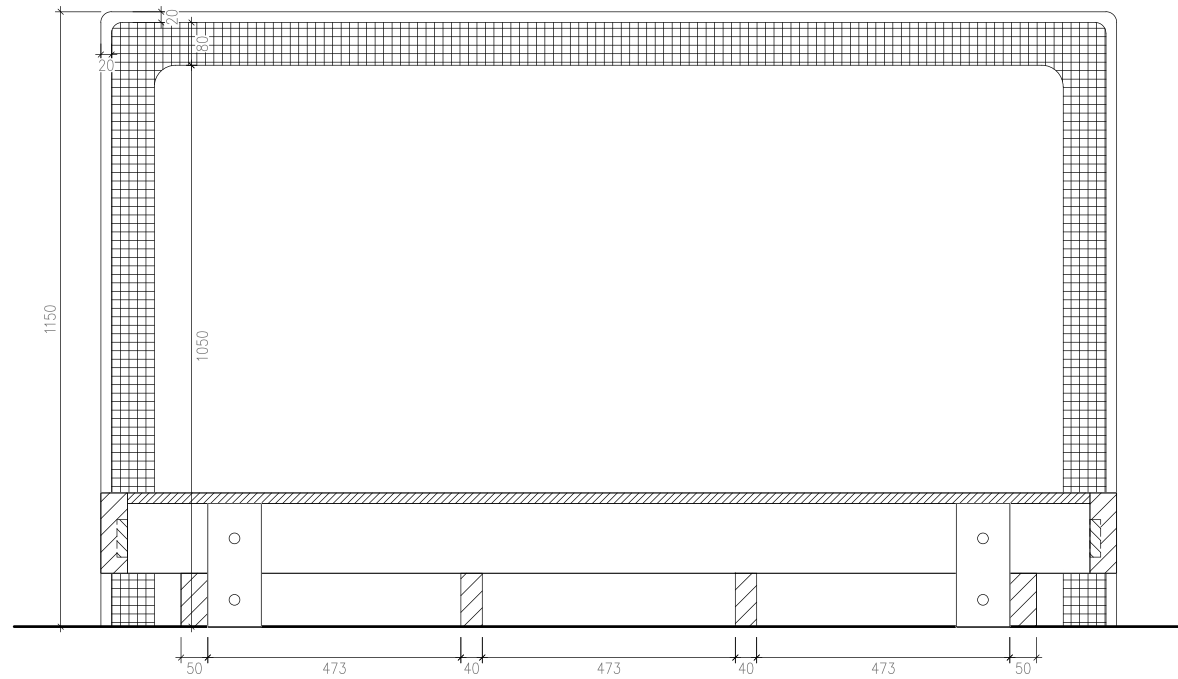

DRAWING TITLE

BED HEAD
AND
FRAME

ALAMI-2412

SCALE: 1:20 (A3)

BED FRAME - FRONT VIEW
SCALE 1:20

BED FRAME - SIDE VIEW
SCALE 1:20

BED HEAD - FRONT VIEW
SCALE 1:10

DRAWING TITLE

BED HEAD
AND
FRAME

ALAMI-2412

SCALE: 1:10 (A3)

BED HEAD AND FRAME - PERSPECTIVE
NTS

DRAWING TITLE

BED HEAD
AND
FRAME

ALAMI-2412

SCALE:

NTS

BED HEAD AND FRAME - EXPLODED VIEW
NTS

DRAWING TITLE

BED HEAD
AND
FRAME

ALAMI-2412

SCALE:

NTS