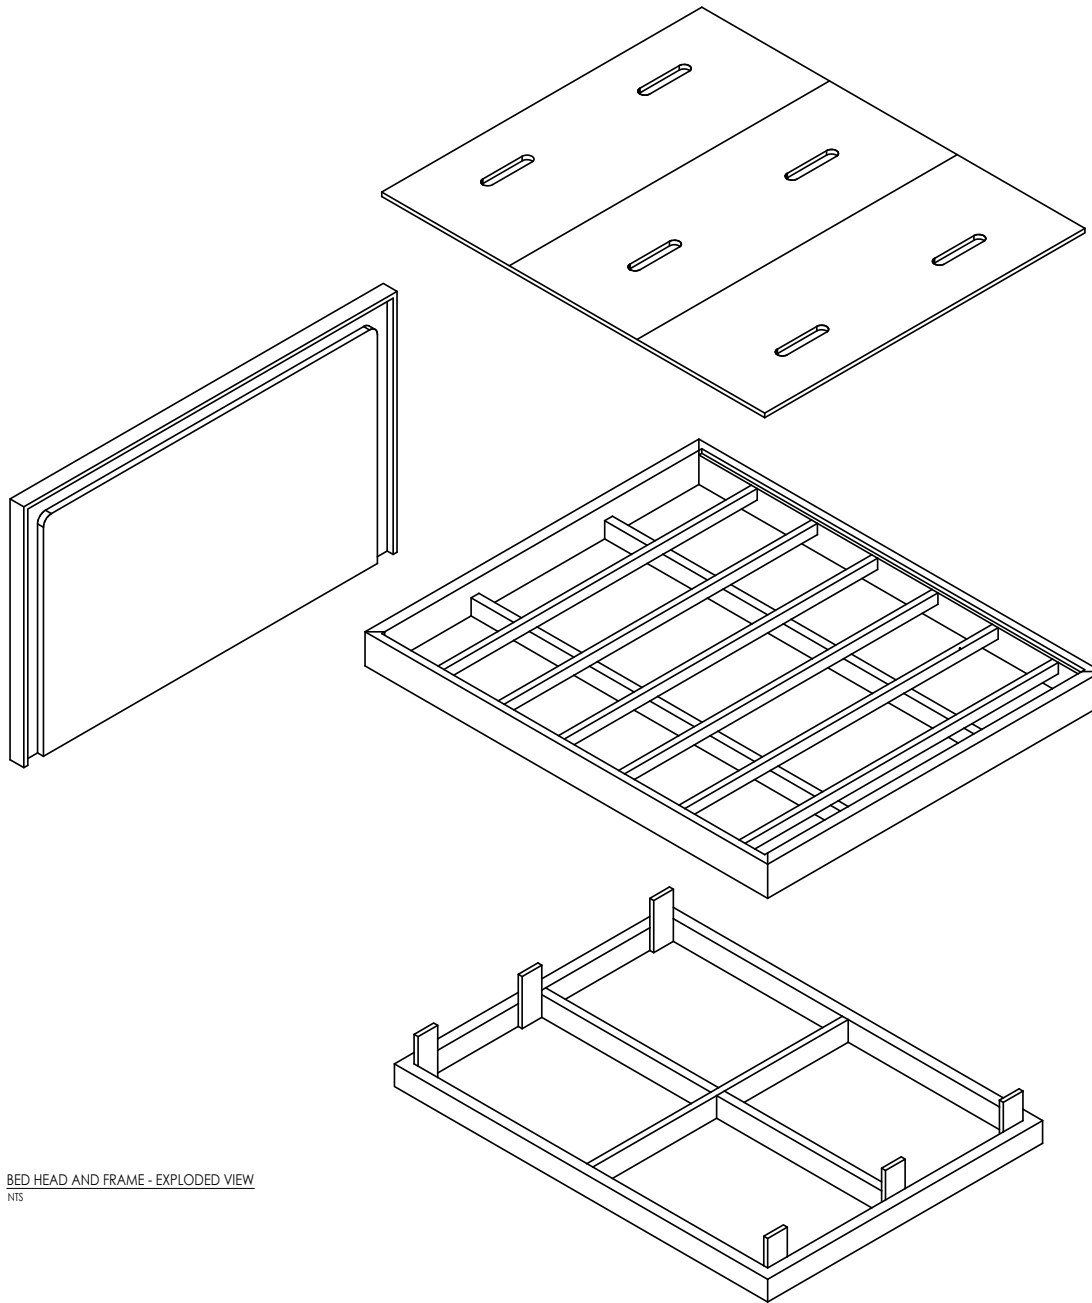

DRAWING TITLE

BED HEAD
AND
FRAME

ALAMI-2412

SCALE: 1:20 (A3)

BED FRAME - FRONT VIEW
SCALE 1:20

BED FRAME - SIDE VIEW
SCALE 1:20

BED HEAD - FRONT VIEW
SCALE 1:10

DRAWING TITLE

BED HEAD
AND
FRAME

ALAMI-2412

SCALE: 1:10 (A3)

BED HEAD AND FRAME - PERSPECTIVE
NTS

DRAWING TITLE

BED HEAD
AND
FRAME

ALAMI-2412

SCALE:

NTS

BED HEAD AND FRAME - EXPLODED VIEW
NTS

DRAWING TITLE

BED HEAD
AND
FRAME

ALAMI-2412

SCALE:

NTS