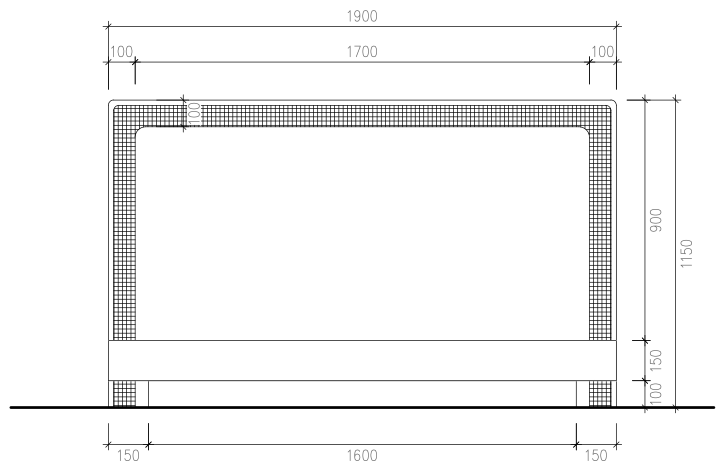

DRAWING TITLE

BED HEAD
AND
FRAME

ALAMI-2412

SCALE: 1:20 (A3)

BED FRAME - FRONT VIEW
SCALE 1:20

BED FRAME - SIDE VIEW
SCALE 1:20

BED HEAD - FRONT VIEW
SCALE 1:10

DRAWING TITLE

BED HEAD
AND
FRAME

ALAMI-2412

SCALE: 1:10 (A3)

BED HEAD AND FRAME - PERSPECTIVE
NTS

DRAWING TITLE

BED HEAD
AND
FRAME

ALAMI-2412

SCALE:

NTS

BED HEAD AND FRAME - EXPLODED VIEW
NTS

DRAWING TITLE

BED HEAD
AND
FRAME

ALAMI-2412

SCALE:

NTS