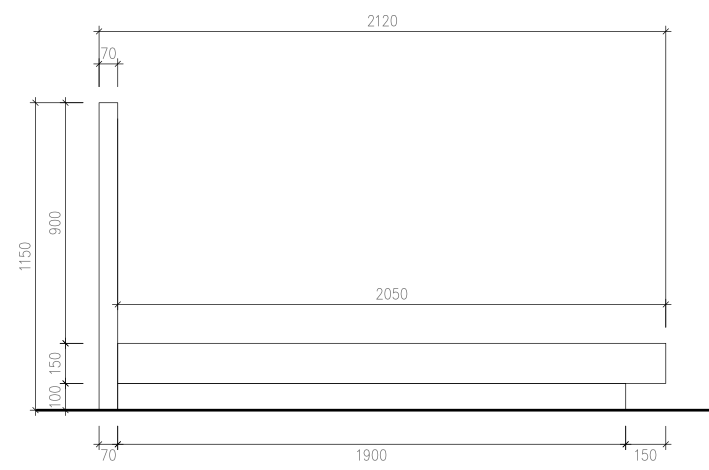

DRAWING TITLE

BED HEAD
AND
FRAME

ALAMI-2412

SCALE: 1:20 (A3)

BED FRAME - FRONT VIEW
SCALE 1:20

BED FRAME - SIDE VIEW
SCALE 1:20

BED HEAD - FRONT VIEW
SCALE 1:10

DRAWING TITLE

BED HEAD
AND
FRAME

ALAMI-2412

SCALE: 1:10 (A3)

BED HEAD AND FRAME - PERSPECTIVE
NTS

DRAWING TITLE

BED HEAD
AND
FRAME

ALAMI-2412

SCALE:

NTS

BED HEAD AND FRAME - EXPLODED VIEW
NTS

DRAWING TITLE

BED HEAD
AND
FRAME

ALAMI-2412

SCALE:

NTS