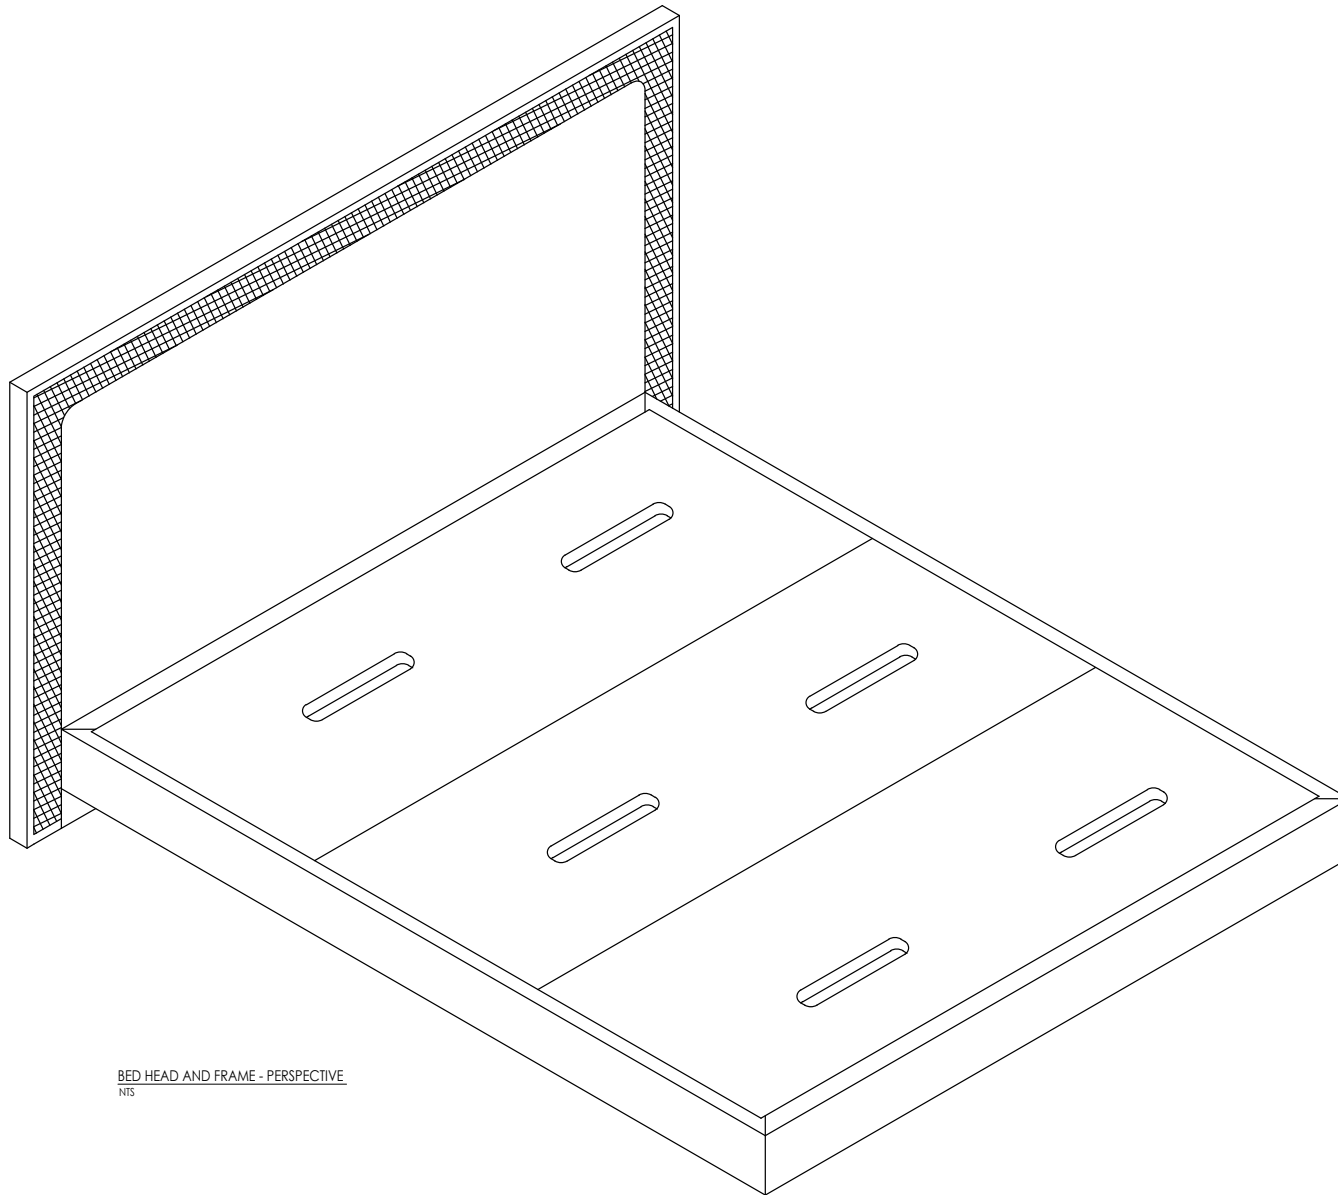

DRAWING TITLE

BED HEAD
AND
FRAME

ALAMI-2412

SCALE: 1:20 (A3)

BED FRAME - FRONT VIEW
SCALE 1:20

BED FRAME - SIDE VIEW
SCALE 1:20

BED HEAD - FRONT VIEW
SCALE 1:10

DRAWING TITLE

BED HEAD
AND
FRAME

ALAMI-2412

SCALE: 1:10 (A3)

BED HEAD AND FRAME - PERSPECTIVE
NTS

DRAWING TITLE

BED HEAD
AND
FRAME

ALAMI-2412

SCALE:

NTS

BED HEAD AND FRAME - EXPLODED VIEW
NTS

DRAWING TITLE

BED HEAD
AND
FRAME

ALAMI-2412

SCALE:

NTS