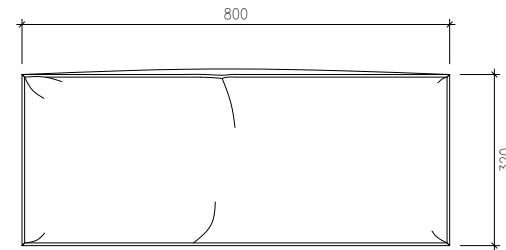

3-SEATER SOFA - SIDE VIEW
SCALE 1:10

3-SEATER SOFA - FRONT VIEW
SCALE 1:10

DRAWING TITLE

3-SEATER
SOFA

ALAMI-2406

SCALE:

1:10 (A3)

3-SEATER SOFA - FRAME PERSPECTIVE
NTS

DRAWING TITLE

3-SEATER
SOFA

ALAMI-2406

SCALE: NTS

BACKREST CUSHION - FRONT VIEW
SCALE 1:10

BACKREST CUSHION - SIDE VIEW
SCALE 1:10

BACKREST CUSHION - TOP VIEW
SCALE 1:10

SEATING CUSHION - TOP VIEW
SCALE 1:10

SEATING CUSHION - FRONT VIEW
SCALE 1:10

DRAWING TITLE

**3-SEATER
SOFA**

ALAMI-2406

SCALE:

NTS