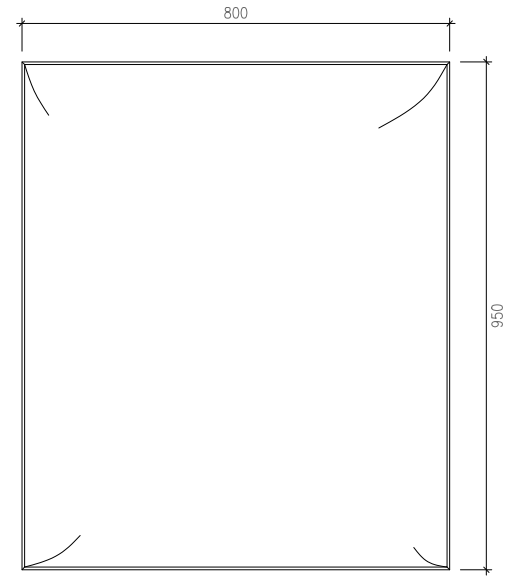

3-SEATER SOFA - SIDE VIEW
SCALE 1:10

3-SEATER SOFA - FRONT VIEW
SCALE 1:10

DRAWING TITLE

3-SEATER
SOFA

ALAMI-2406

SCALE:

1:10 (A3)

3-SEATER SOFA - FRAME PERSPECTIVE
NTS

DRAWING TITLE

3-SEATER
SOFA

ALAMI-2406

SCALE: NTS

BACKREST CUSHION - FRONT VIEW
SCALE 1:10

BACKREST CUSHION - SIDE VIEW
SCALE 1:10

BACKREST CUSHION - TOP VIEW
SCALE 1:10

SEATING CUSHION - TOP VIEW
SCALE 1:10

SEATING CUSHION - FRONT VIEW
SCALE 1:10

DRAWING TITLE

**3-SEATER
SOFA**

ALAMI-2406

SCALE:

NTS