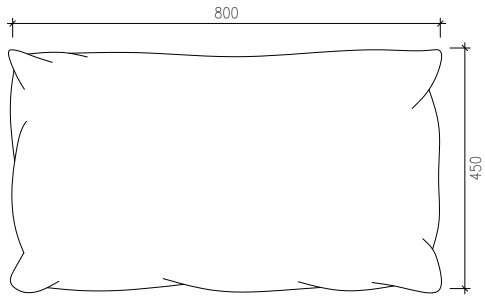

3-SEATER SOFA - SIDE VIEW
SCALE 1:10

3-SEATER SOFA - FRONT VIEW
SCALE 1:10

DRAWING TITLE

3-SEATER
SOFA

ALAMI-2406

SCALE:

1:10 (A3)

3-SEATER SOFA - FRAME PERSPECTIVE
NTS

DRAWING TITLE

3-SEATER
SOFA

ALAMI-2406

SCALE: NTS

BACKREST CUSHION - FRONT VIEW
SCALE 1:10

BACKREST CUSHION - SIDE VIEW
SCALE 1:10

BACKREST CUSHION - TOP VIEW
SCALE 1:10

SEATING CUSHION - TOP VIEW
SCALE 1:10

SEATING CUSHION - FRONT VIEW
SCALE 1:10

DRAWING TITLE

**3-SEATER
SOFA**

ALAMI-2406

SCALE:

NTS