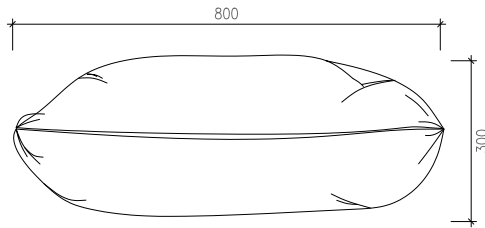

3-SEATER SOFA - SIDE VIEW
SCALE 1:10

3-SEATER SOFA - FRONT VIEW
SCALE 1:10

DRAWING TITLE

3-SEATER
SOFA

ALAMI-2406

SCALE:

1:10 (A3)

3-SEATER SOFA - FRAME PERSPECTIVE
NTS

DRAWING TITLE

3-SEATER
SOFA

ALAMI-2406

SCALE: NTS

BACKREST CUSHION - FRONT VIEW
SCALE 1:10

BACKREST CUSHION - SIDE VIEW
SCALE 1:10

BACKREST CUSHION - TOP VIEW
SCALE 1:10

SEATING CUSHION - TOP VIEW
SCALE 1:10

SEATING CUSHION - FRONT VIEW
SCALE 1:10

DRAWING TITLE

**3-SEATER
SOFA**

ALAMI-2406

SCALE:

NTS