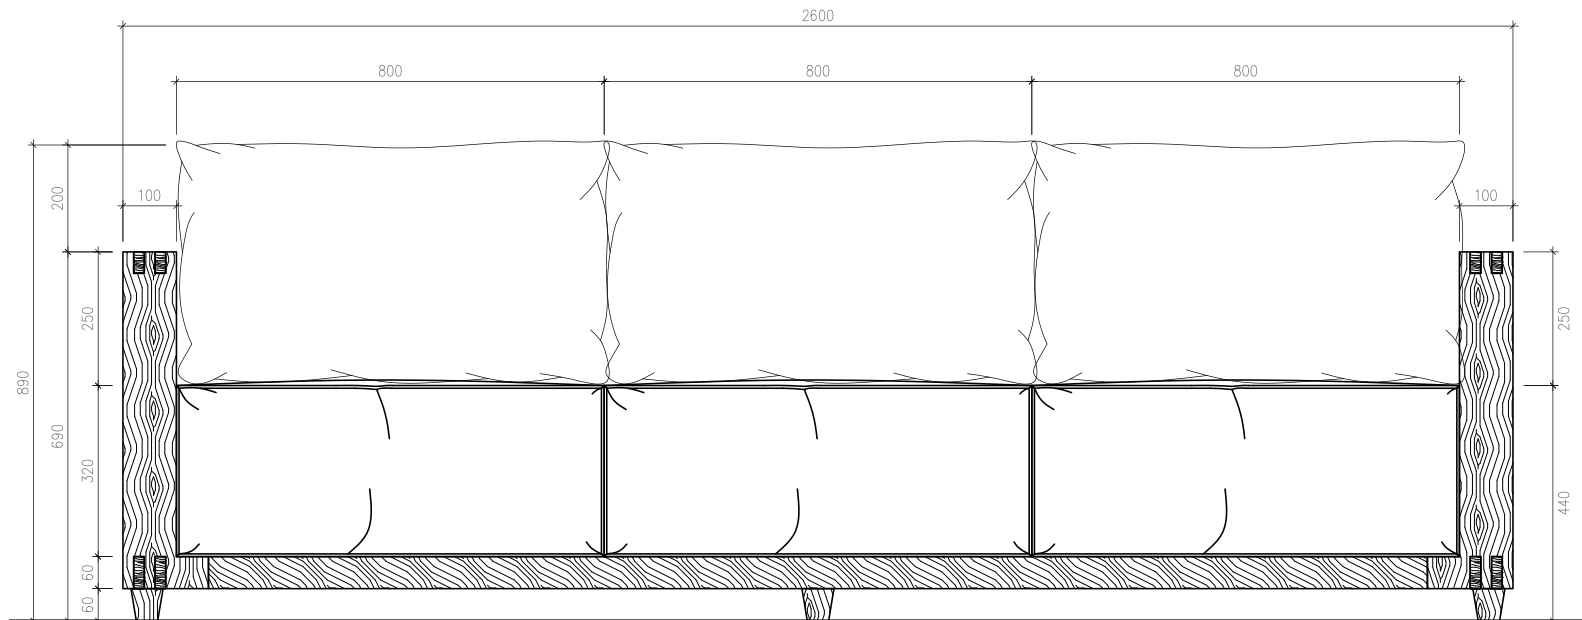

3-SEATER SOFA - SIDE VIEW
SCALE 1:10

3-SEATER SOFA - FRONT VIEW
SCALE 1:10

DRAWING TITLE

3-SEATER
SOFA

ALAMI-2406

SCALE:

1:10 (A3)

3-SEATER SOFA - FRAME PERSPECTIVE
NTS

DRAWING TITLE

3-SEATER
SOFA

ALAMI-2406

SCALE: NTS

BACKREST CUSHION - FRONT VIEW
SCALE 1:10

BACKREST CUSHION - SIDE VIEW
SCALE 1:10

BACKREST CUSHION - TOP VIEW
SCALE 1:10

SEATING CUSHION - TOP VIEW
SCALE 1:10

SEATING CUSHION - FRONT VIEW
SCALE 1:10

DRAWING TITLE

**3-SEATER
SOFA**

ALAMI-2406

SCALE:

NTS