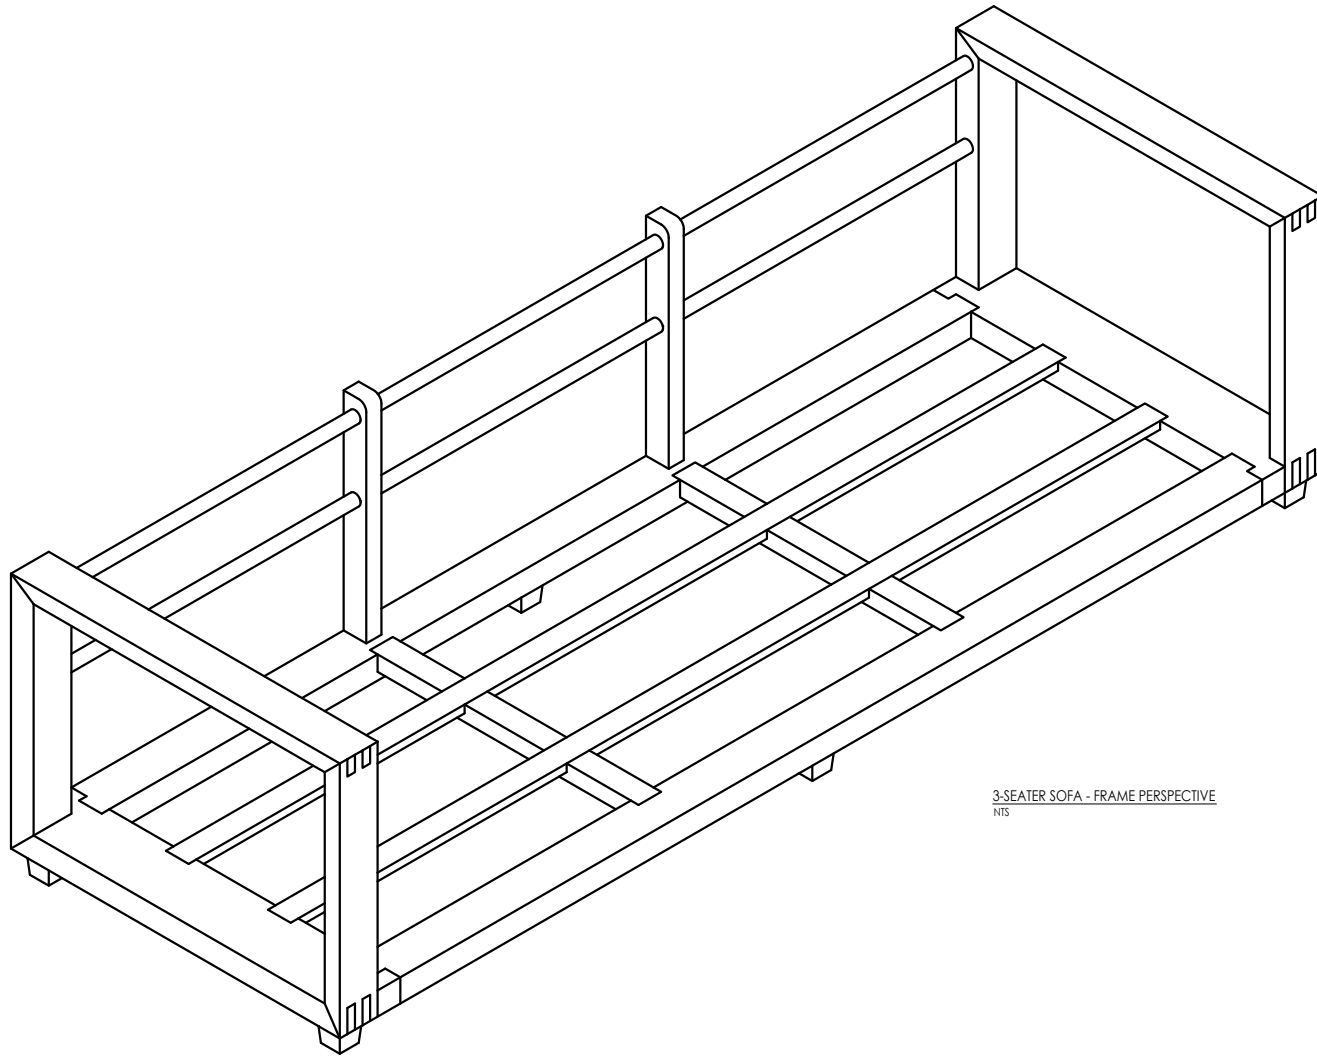

3-SEATER SOFA - SIDE VIEW
SCALE 1:10

3-SEATER SOFA - FRONT VIEW
SCALE 1:10

DRAWING TITLE

3-SEATER
SOFA

ALAMI-2406

SCALE:

1:10 (A3)

3-SEATER SOFA - FRAME PERSPECTIVE
NTS

DRAWING TITLE

3-SEATER
SOFA

ALAMI-2406

SCALE: NTS

BACKREST CUSHION - FRONT VIEW
SCALE 1:10

BACKREST CUSHION - SIDE VIEW
SCALE 1:10

BACKREST CUSHION - TOP VIEW
SCALE 1:10

SEATING CUSHION - TOP VIEW
SCALE 1:10

SEATING CUSHION - FRONT VIEW
SCALE 1:10

DRAWING TITLE

**3-SEATER
SOFA**

ALAMI-2406

SCALE:

NTS